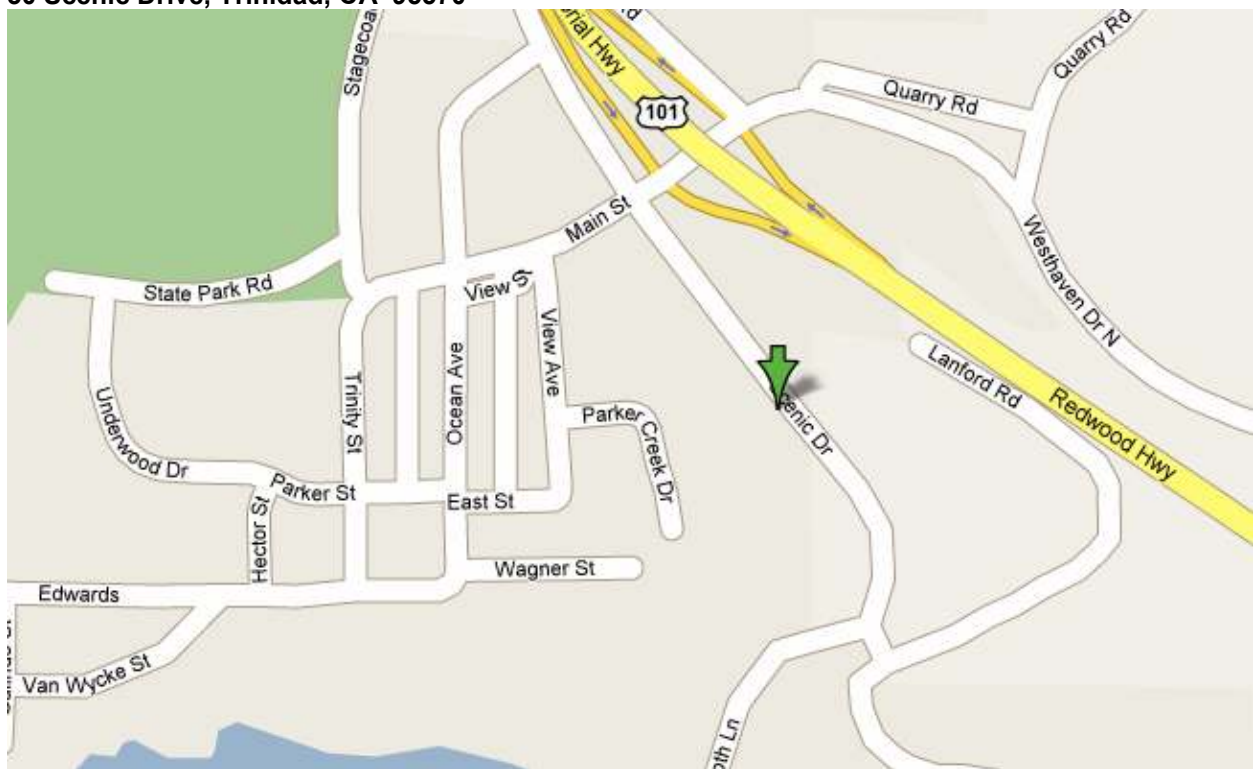

Sea Cliff

Phone number at Sea Cliff: (707) 677-0160

Check-in: 3:00 PM or later

Check-out: 11:00 AM or earlier

Take the Trinidad exit off Highway 101.
Take your 1st Left at Scenic Drive at the intersection.
Turn onto the 1st gravel driveway on your Right at mailbox #40.
At the 1st fork bear Left until you see #30 Scenic.

30 Scenic Drive, Trinidad, CA 95570

The lockbox is located near the door.

PO Box 1244, Trinidad, California 95570
(707) 677-1606

www.TrinidadRetreats.com
Email: info@trinidadretreats.com