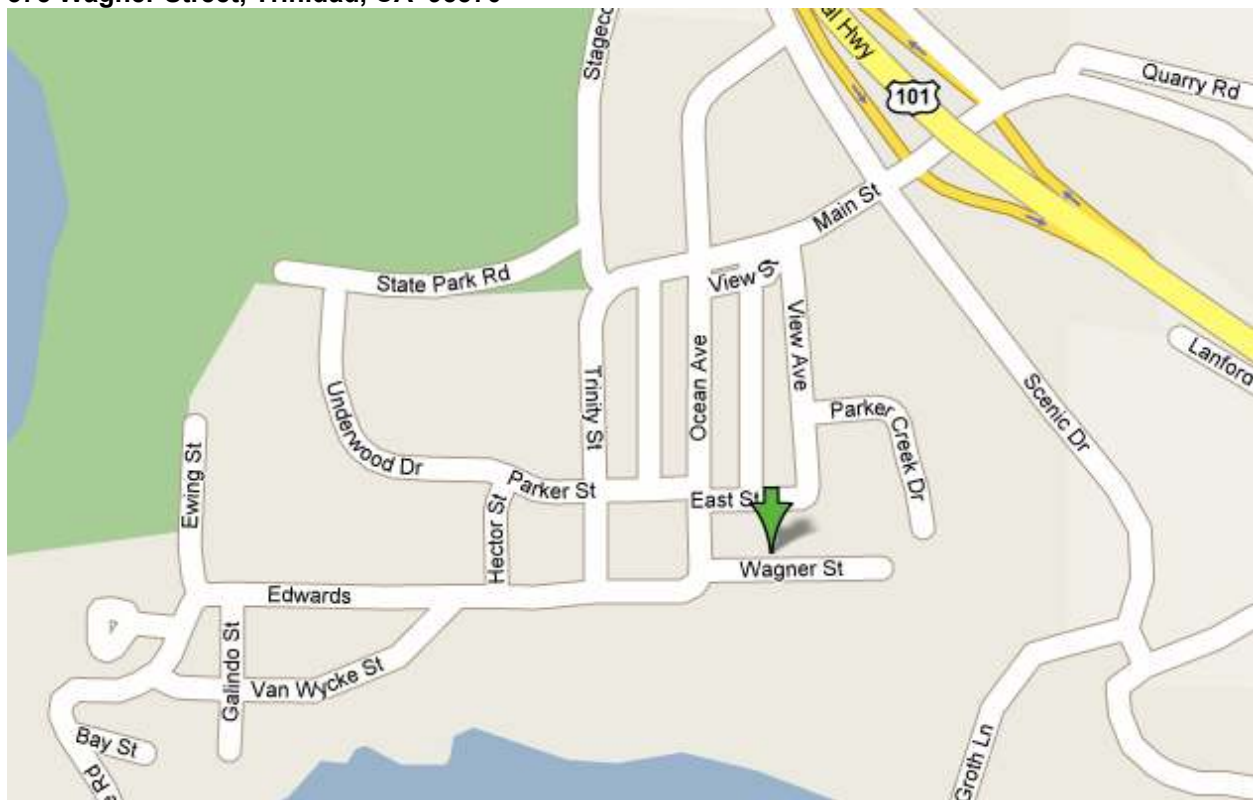

Pacific Heights

Phone number at Pacific Heights: (707) 677-9308

Check-in: 3:00 PM or later

Check-out: 11:00 AM or earlier

Take the Trinidad exit off Highway 101.

Turn West at the end of the off ramp.

Follow Main Street as it turns into Trinidad Street.

At the lighthouse turn Left and follow around the corner and turn Right at Wagner Street.

Pacific Heights is located on the Right.

375 Wagner Street, Trinidad, CA 95570

The lockbox is located near the main door.