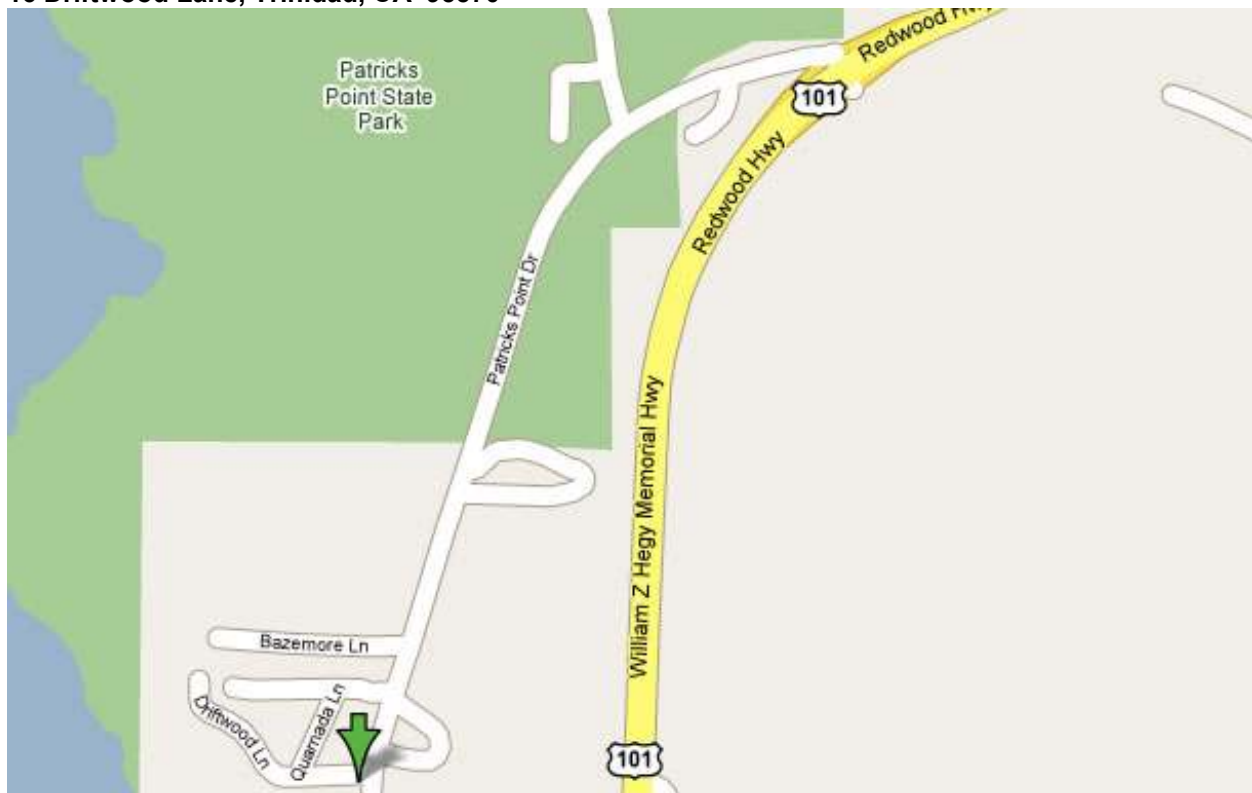

Driftwood Lane Cottage

Phone number at Driftwood Lane Cottage: (707) 677-3356

Check-in: 3:00 PM or later

Check-out: 11:00 AM or earlier

Take Highway 101 North to Patricks Point Drive exit.
Turn Left under the Highway and turn Left at Patricks Point Drive.
Drive South approximately 1 mile.
Driftwood Lane is just before the Patricks Point Inn sign on the Right.
1st driveway on the Left is #16.

16 Driftwood Lane, Trinidad, CA 95570

The lockbox is located to the Left of the door.

PO Box 1244, Trinidad, California 95570
(707) 677-1606

www.TrinidadRetreats.com
Email: info@trinidadretreats.com