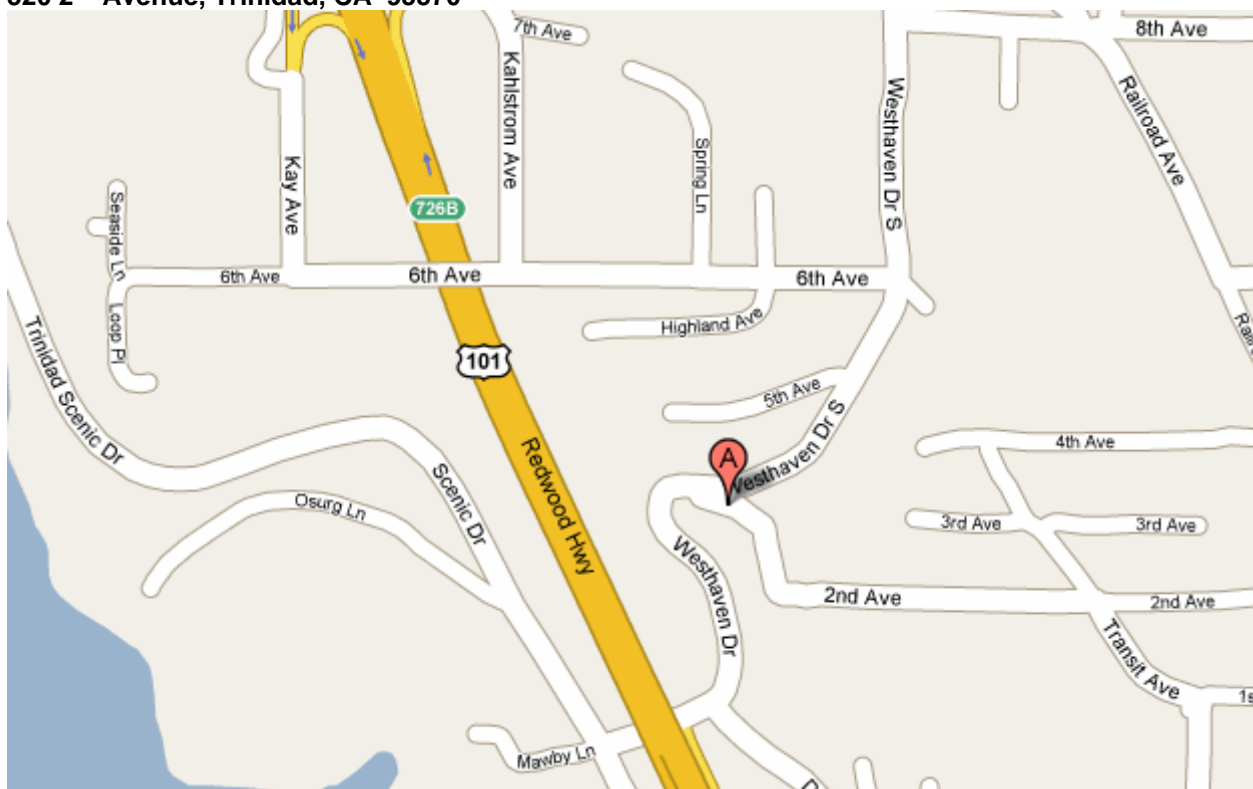

PO Box 1244, Trinidad, California 95570
(707) 677-1606

www.TrinidadRetreats.com
Email: info@trinidadretreats.com